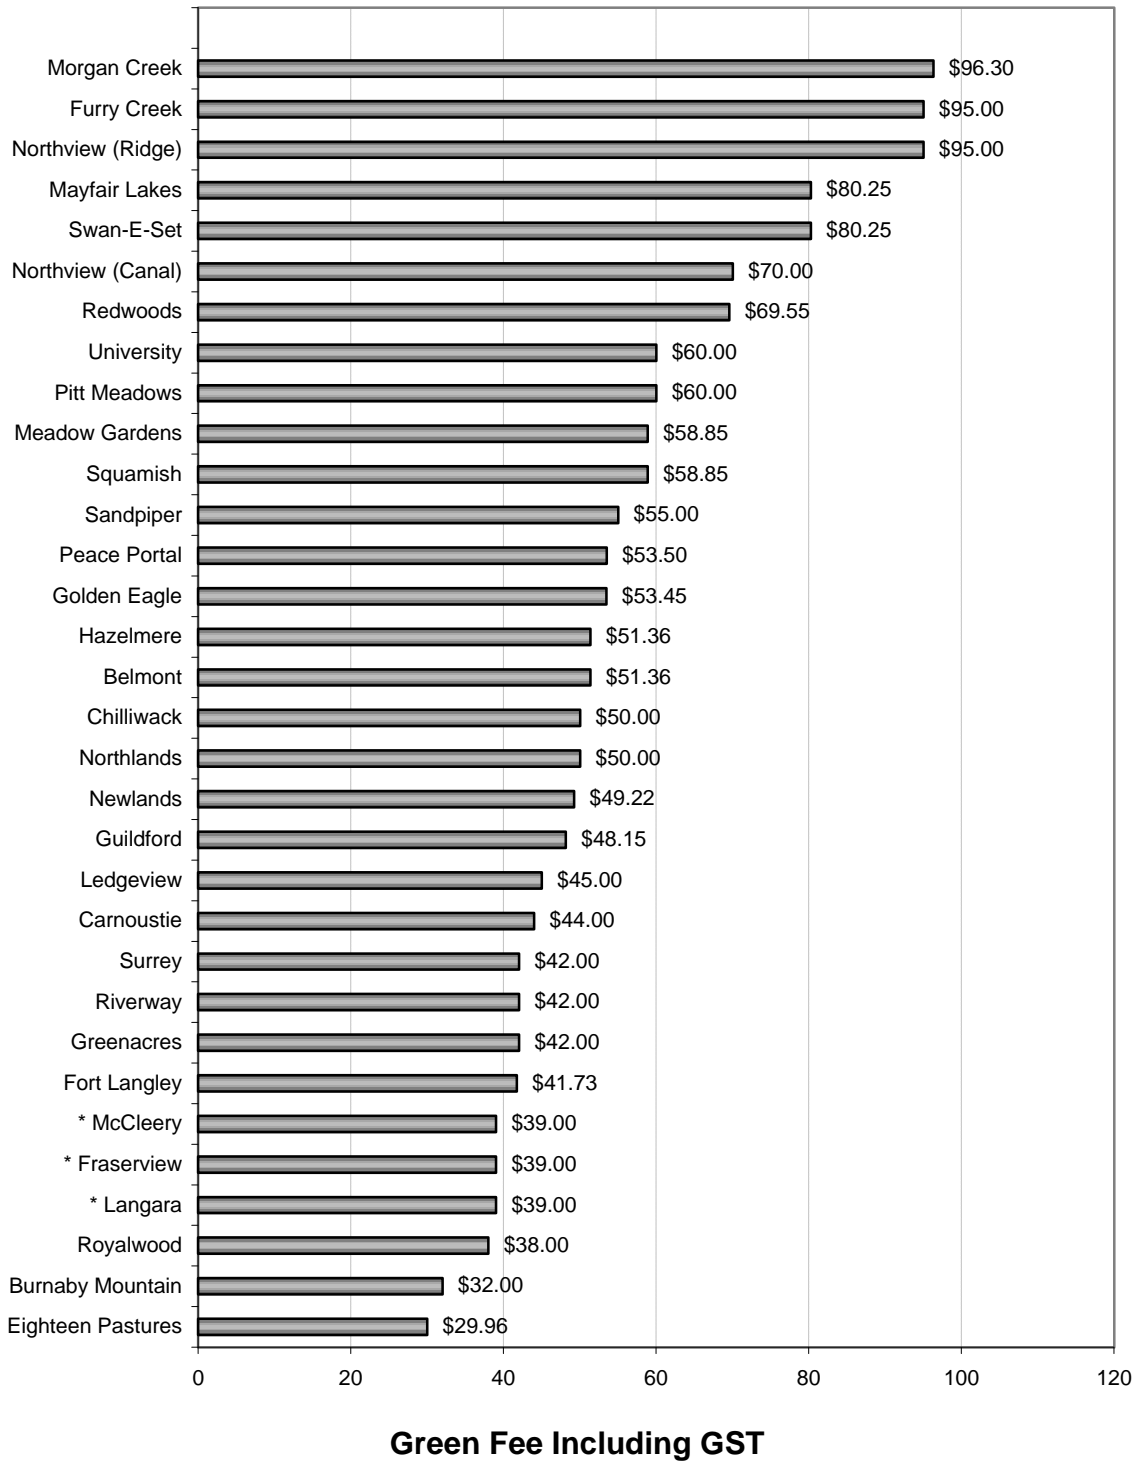

2001 Adult Regular Season Green Fee - Weekend

2001 Senior Regular Season Green Fee - Weekday

2001 Senior Regular Season Green Fee - Weekday

Green Fee Including GST