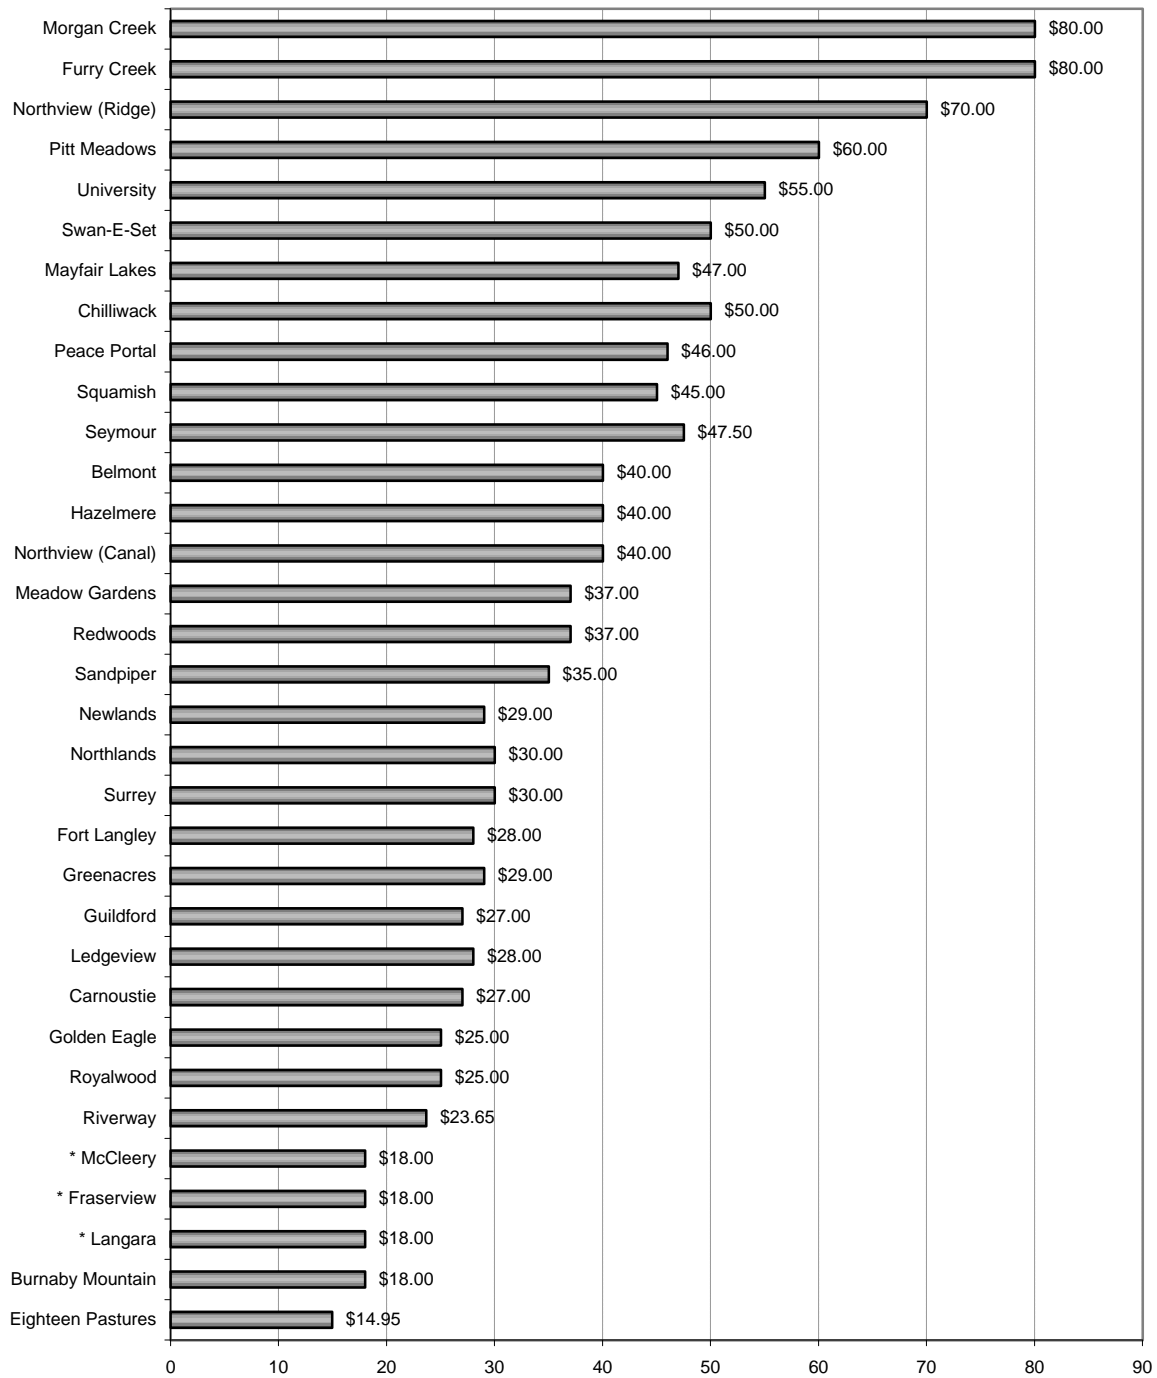

2001 Adult Regular Season Green Fee - Weekend

2001 Senior Regular Season Green Fee - Weekday

2001 Senior Regular Season Green Fee - Weekday

Green Fee Including GST