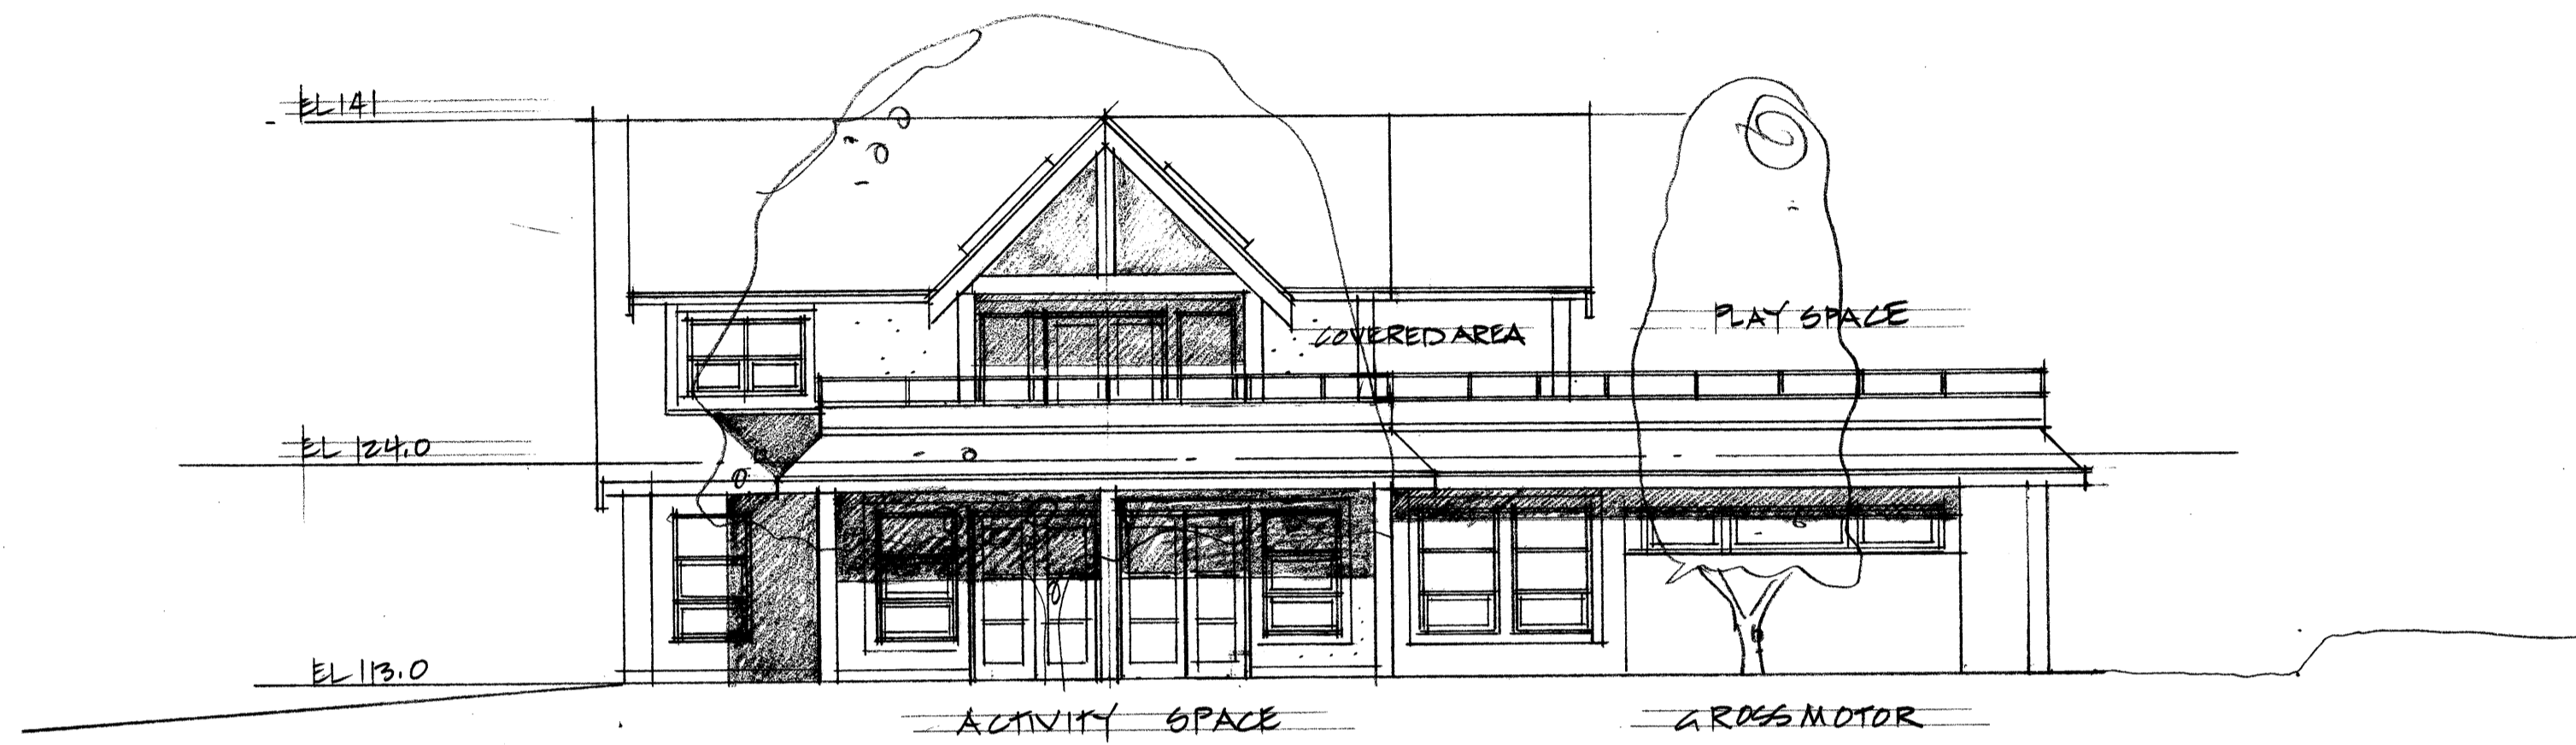

# Appendix 1 Harbourview Daycare Option B - South Elevation

HARBOURVIEW DAYCARE  
OPTION B - TWO LEVEL 37 CHILDREN  
SOUTH ELEVATION  
SCALE: 1/8" = 1'-0" APRIL 12'06 REVISED

PA GROSSMAN ARCHITECT  
WEST VANCOUVER