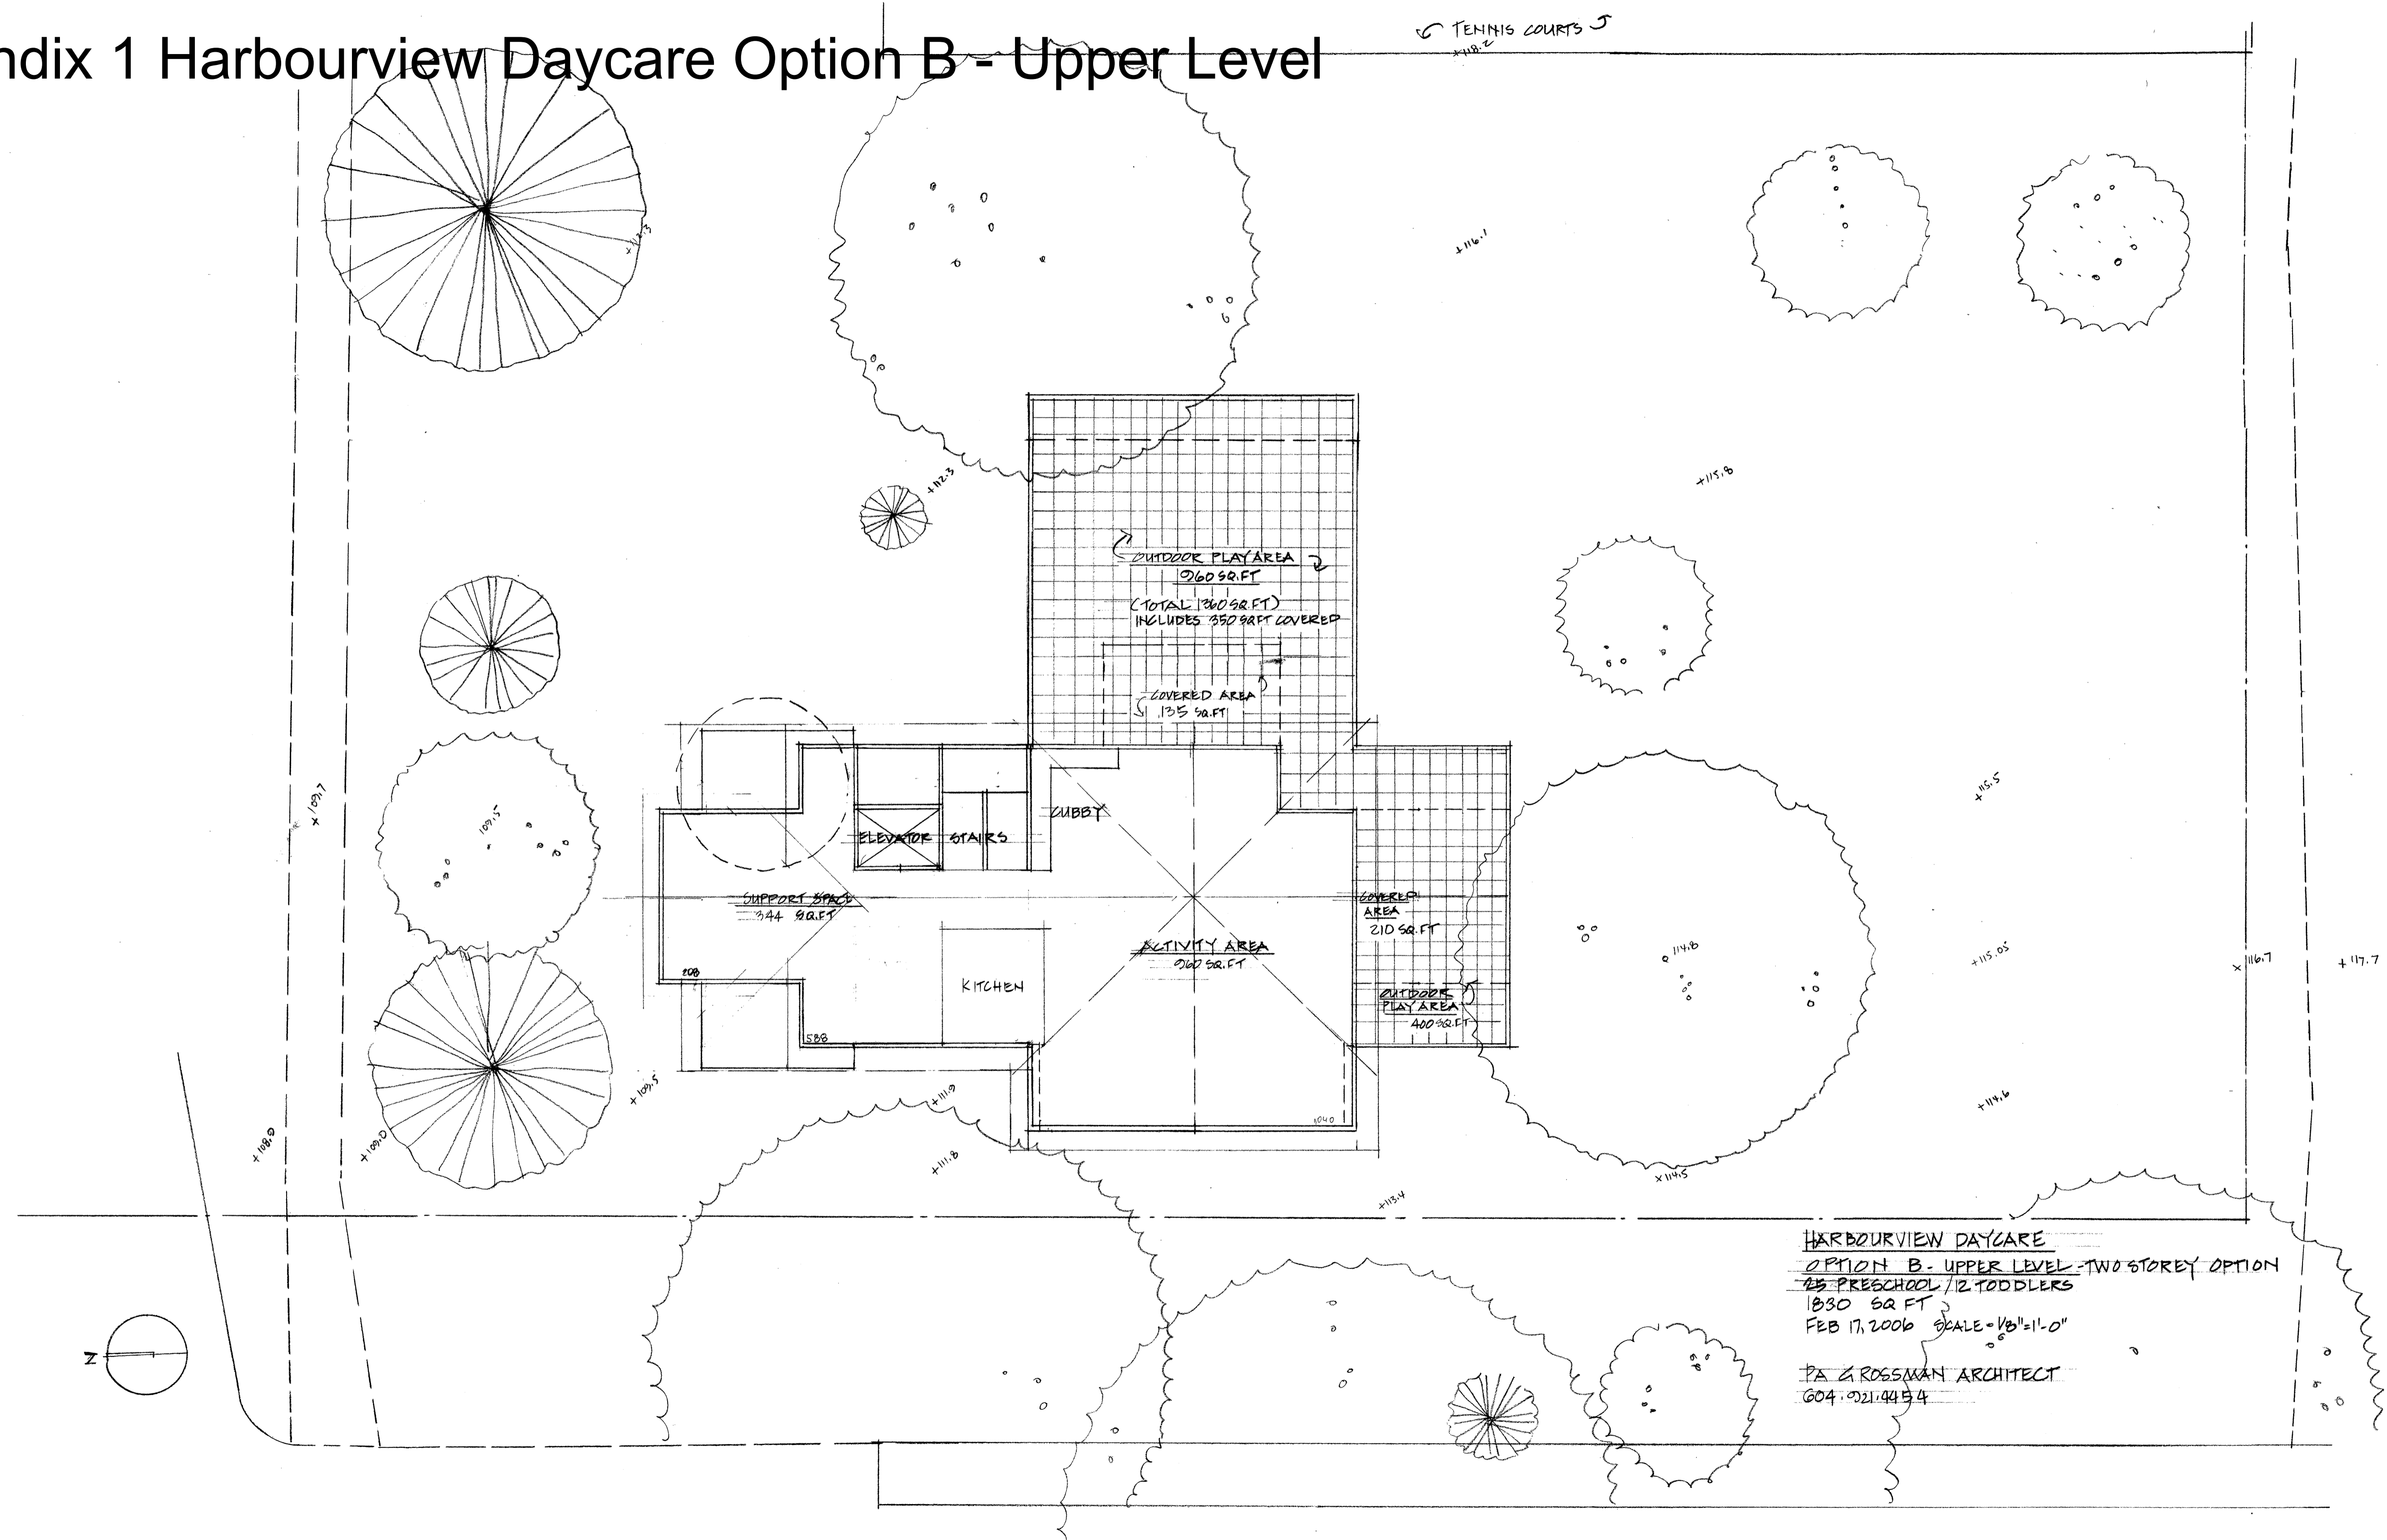

# Appendix 1 Harbourview Daycare Option B - Upper Level

HARBOURVIEW DAYCARE  
OPTION B - UPPER LEVEL - TWO STOREY OPTION  
25 PRESCHOOL / 12 TODDLERS  
1830 SQ FT  
FEB 17, 2006 SCALE = 1/8" = 1'-0"  
PA GROSSMAN ARCHITECT  
604.921.4454