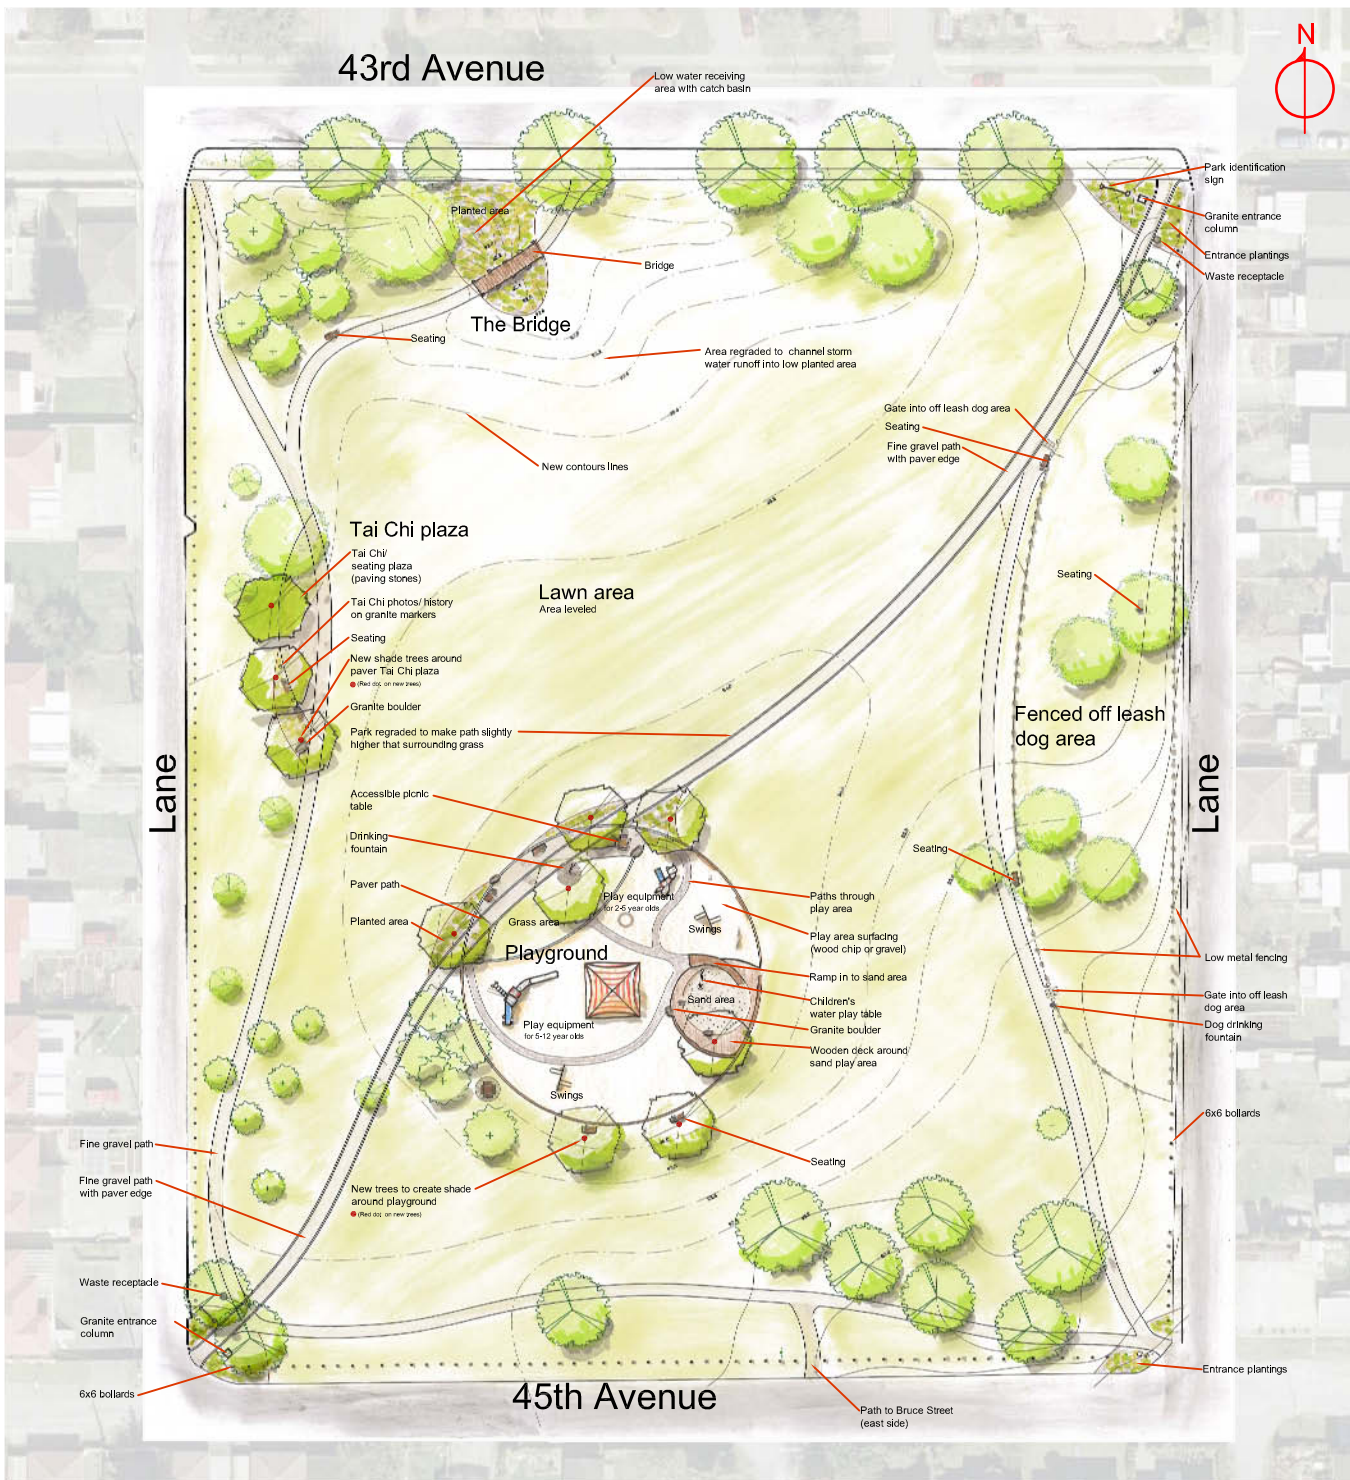

Tecumseh Park

Context
Scale 1:400

Tai Chi area

Fitness equipment

Shade trees

Drinking fountain

Hill slide

New paths through park

Fenced dog off leash area

Park sign

New play equipment & picnic tables

New benches and planting areas