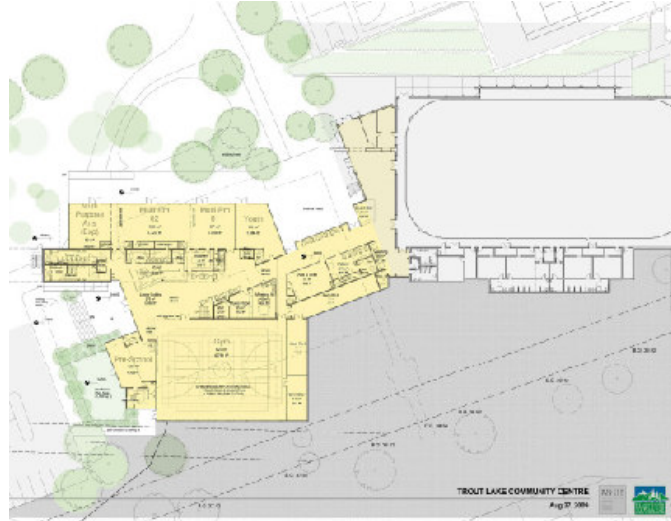

Capital Projects Overview

Trout Lake Ice Rink

Vancouver Board of Parks and Recreation | vancouverparks.ca

Capital Projects Overview

Trout Lake Community Centre

Vancouver Board of Parks and Recreation | vancouverparks.ca