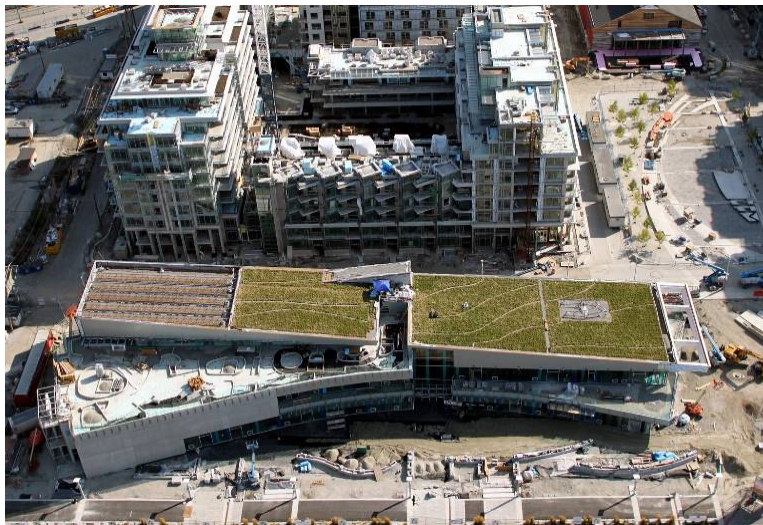

Capital Projects Overview

South East False Creek Community Centre

Vancouver Board of Parks and Recreation | vancouverparks.ca