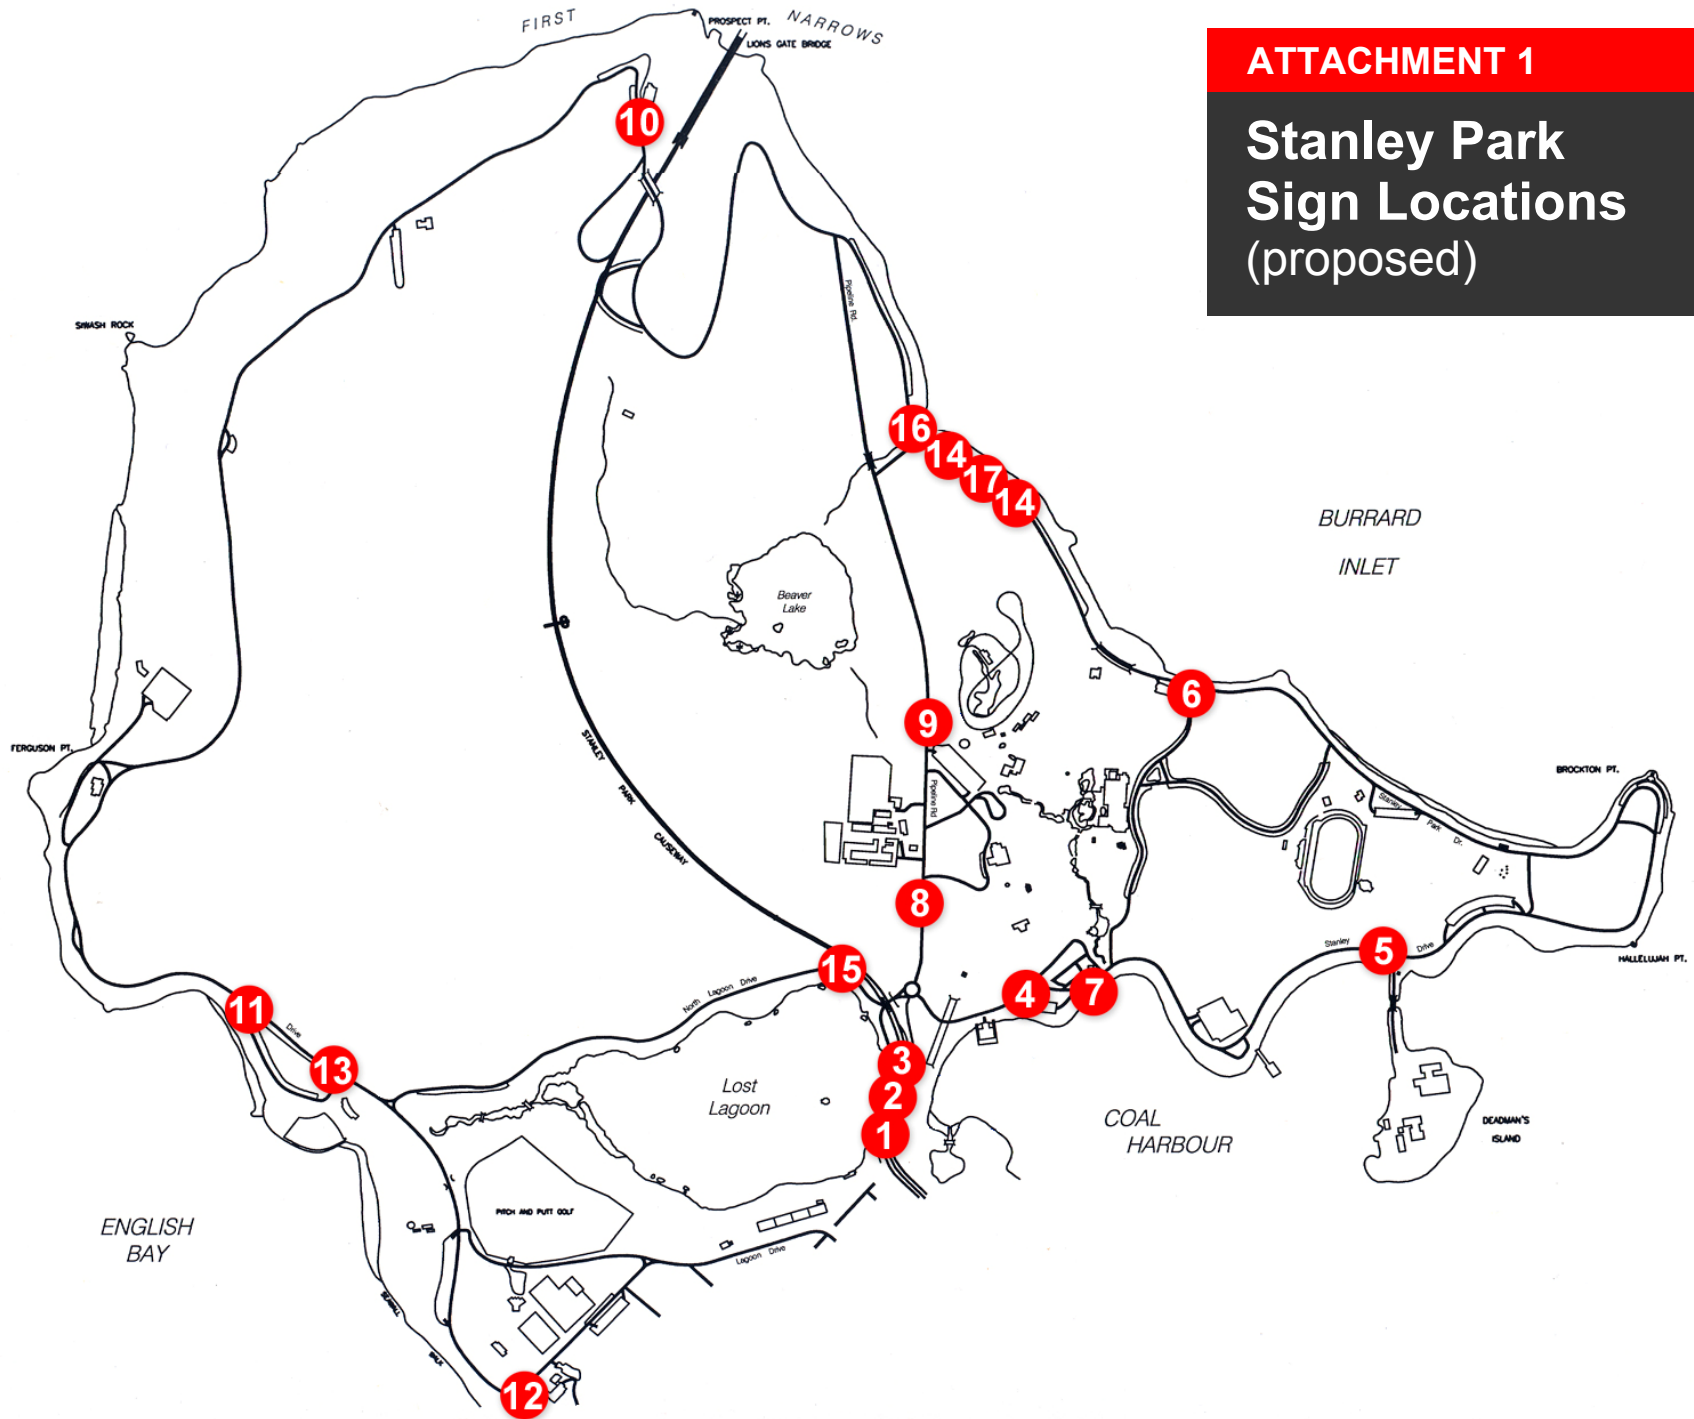

**ATTACHMENT 1**

**Stanley Park  
Sign Locations  
(proposed)**

1

Aquarium →  
 Totem Poles →  
 Information →  
 Horse Drawn Tours →

Georgia Street entry ramp  
New 5 blade sign

2

Rowing Club →  
 Royal Van Yacht Club →  
 Brockton Oval →

Georgia Street entry ramp  
New 4 blade sign

3

↑ Parking  
 ↑ Restaurants  
 ↑ Malkin Bowl  
 ↑ Miniature Train

Georgia Street entry ramp  
New 5 blade sign

4

Blade added to existing sign  
Info P. lot entrance

9

Blade added to existing sign  
Pipeline Road southbound

10

New 2 blade sign to replace left side  
Park Drive Brown/White signboard

11

New 5 blade sign Park Drive north of  
Second Beach parking lot

12

Beach Ave Entrance  
New Sign

16

← Prospect Point  
 ← Ferguson Point  
 ← Beaches  
 ← Restaurants

North Foot of Pipeline at Park Drive  
 New Sign

17

Prospect Point ↗  
 Ferguson Point ↗  
 Beaches ↗  
 Restaurants ↗

North Park Drive East of Pipeline Rd  
 New Sign