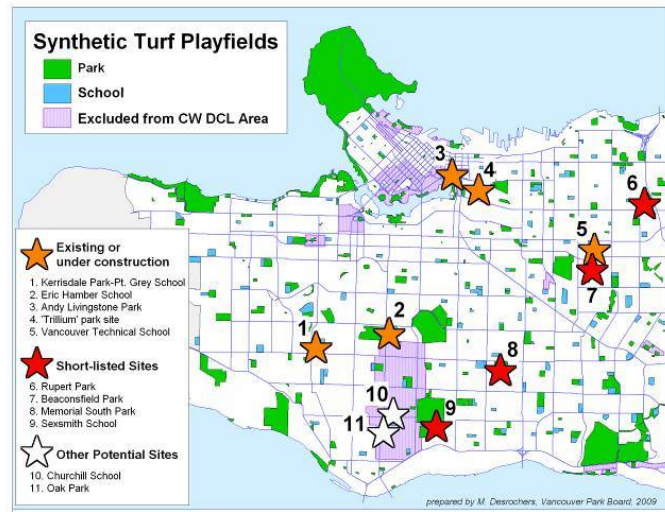

Updated Shortlist of Potential Artificial Turf Playing Field Sites

Recommendation

THAT the Board endorse Memorial South Park, Rupert Park and Beaconsfield Park as potential sites for artificial turf playing field installation funded by Citywide Park Development Cost Levy (DCL) Funds, for further technical review and a public process.

Synthetic Turf Playfields