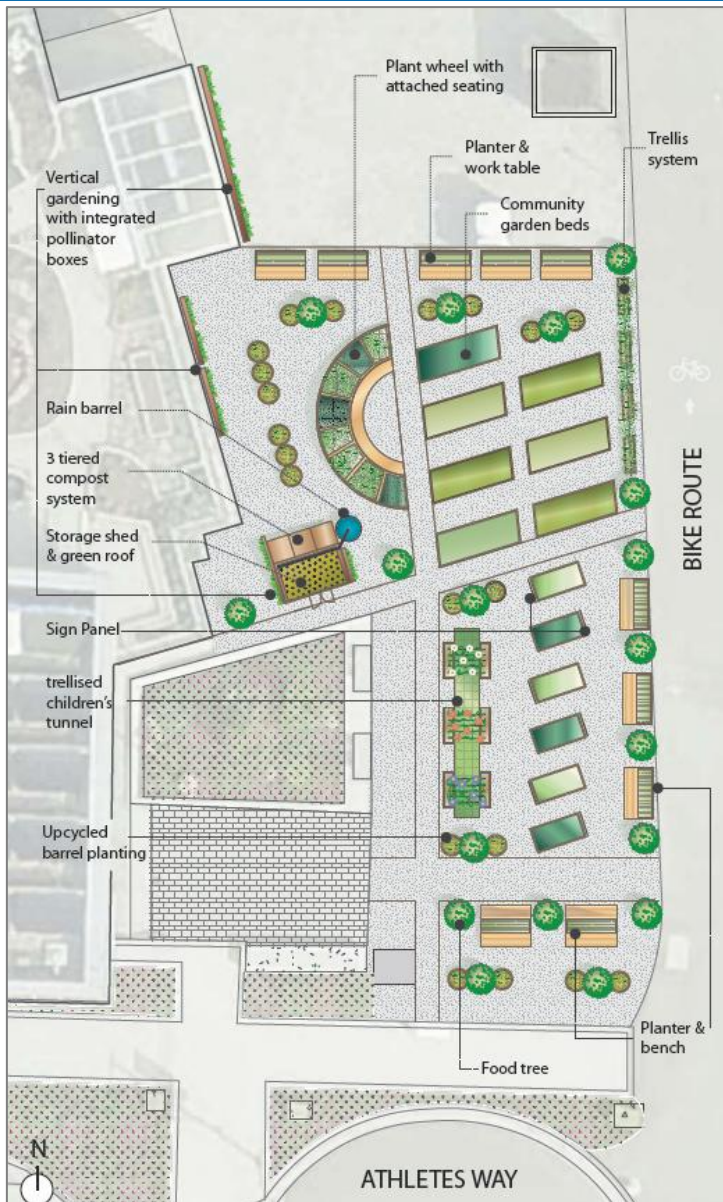

# Creekside Garden Site

- Joint project of Engineering and Park Board
- Sponsored by The World in a Garden
- 91% (44 submissions) support project

# Creekside Garden Design

## Features:

- 350 m2 garden area
- Temporary, moveable/de-constructable garden
- Accessible for all ages and abilities
- Activities tied to community centre
- Community gathering and children's play spaces
- Demonstration gardens
- Multilingual signage
- Reused and repurposed materials
- Tool storage and compost

# Recommendation

A close-up photograph of several bright red, ripe tomatoes with green stems, filling the background of the slide.

**THAT the Board support a temporary community garden adjacent to Creekside Community Centre, with all details to the satisfaction of the General Managers of the Park Board and Engineering**