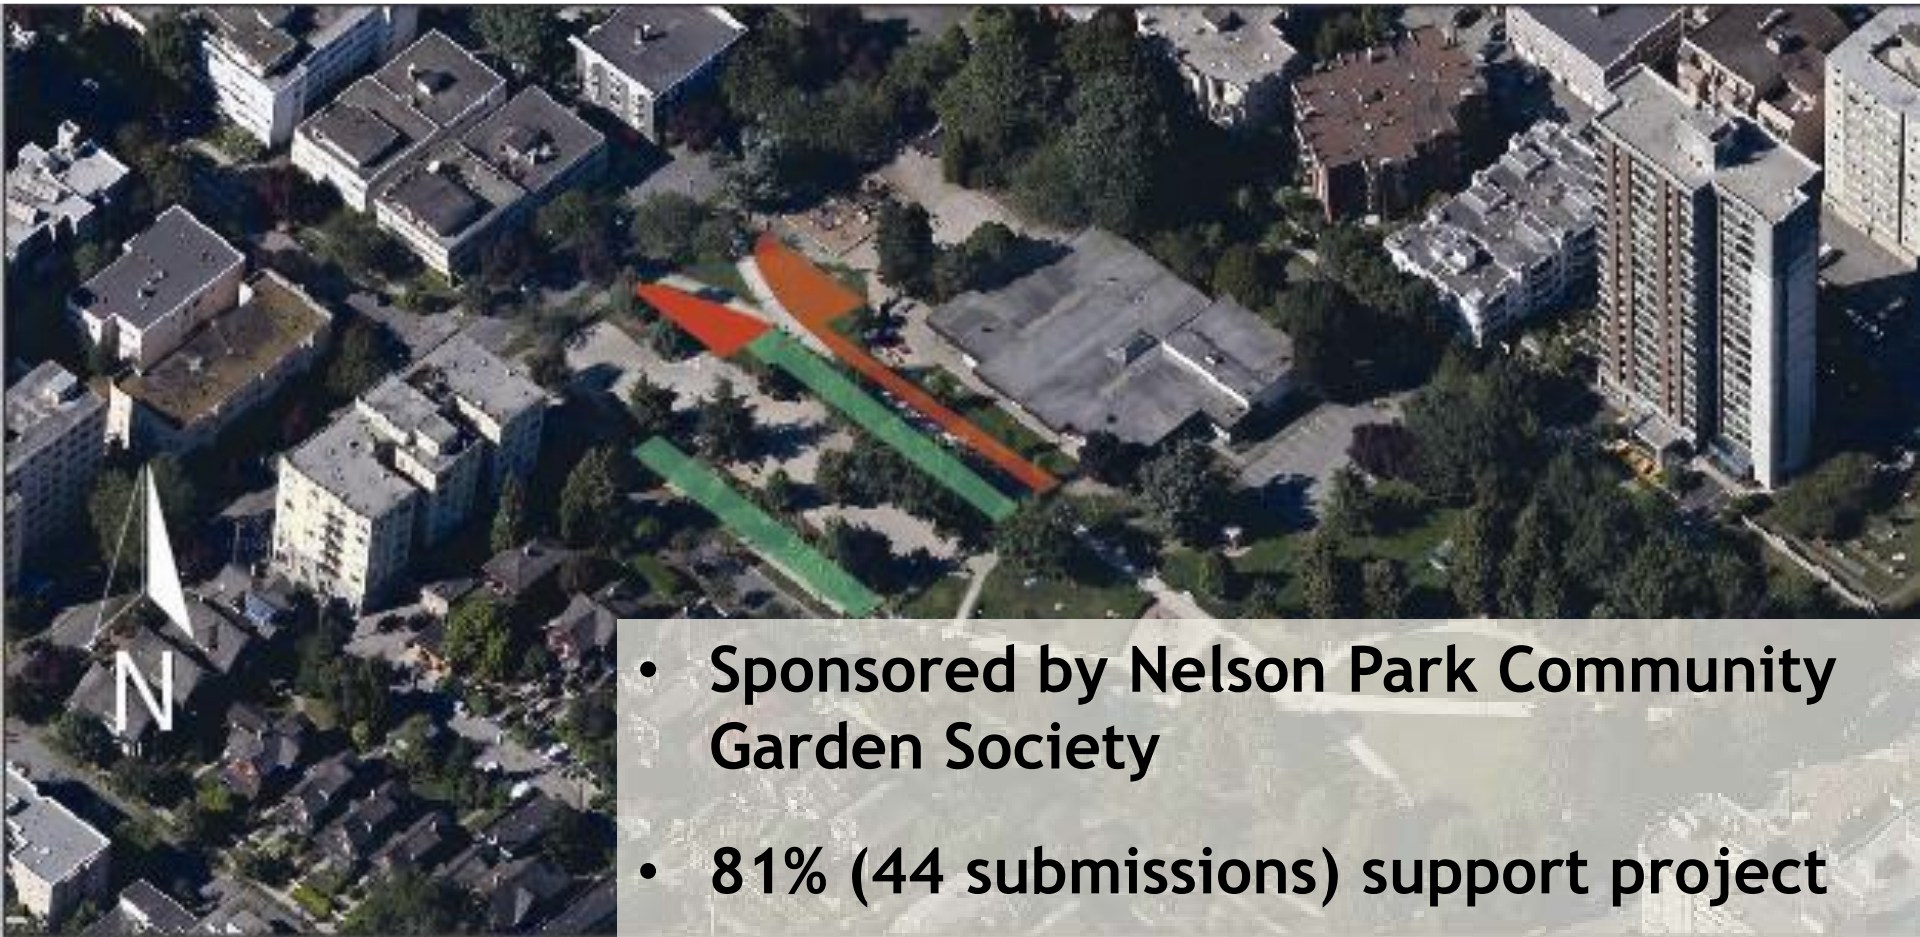

Vancouver Board of Parks and Recreation

Community Garden Expansion at
Nelson Park

February 17th, 2014

Visit the Park Board website at: vancouverparks.ca

Nelson Garden Expansion Area

- Sponsored by Nelson Park Community Garden Society
- 81% (44 submissions) support project

 Existing garden

 Expansion area

Nelson Garden Expansion Design

Features:

- 450 m² new garden area (total 940m²)
- ~30 allotments for all ages and abilities
- Children's nook next to school and daycare
- Food bearing trees
- Pollinator gardens
- New seating